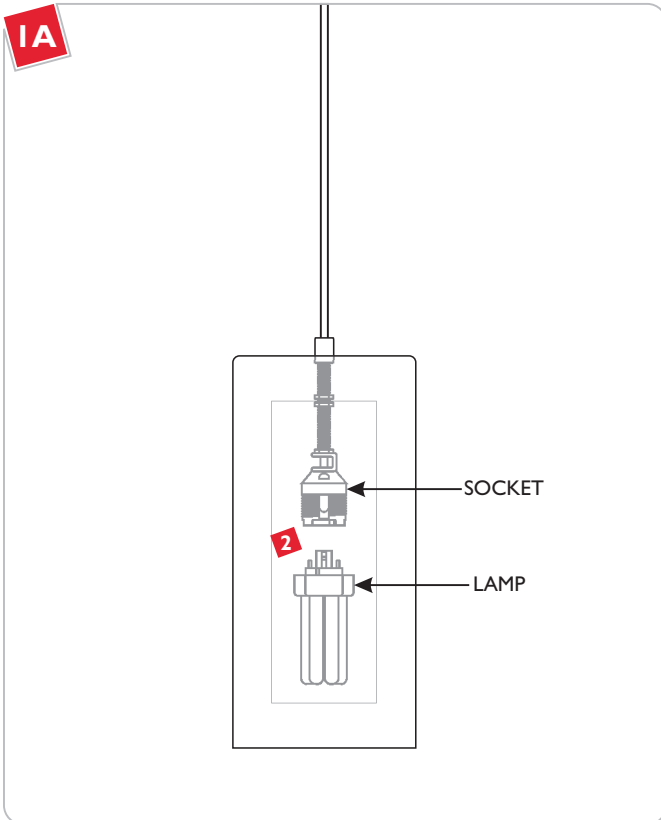

Abbey Grande (Compact Fluorescent)

PF500_26T 1.0

GENERAL PRODUCT INFORMATION:

This product is suitable for damp locations.

CAUTION - RISK OF FIRE
This product requires installation by a qualified electrician. Before installing be sure to read all instructions and **DISCONNECT POWER TO THE ELECTRICAL BOX.**

CAUTION: To reduce the risk of a burn or electric shock during relamping, disconnect the power to the fixture.

Use **MAX 32 Watt** Type Triple Tube GX24Q-3 Base Compact Fluorescent Lamp. 

- 1** Refer to the instructions provided with the canopy to install the fixture.
- 2** Push the lamp base completely into the socket.