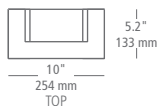

MODULAR

new york medium LED CF

Wall mounted specification grade luminaire. IP67 rated. Inner assembly constructed of extruded aluminum with a tempered glass cover. A double coat of epoxy primer and polyester powder-coating mean durability even in harsh outdoor conditions. The outer decorative cover is constructed of stainless steel. The brushed steel finish includes silver luminaire and has been electrophoretically coated which not only enhances the beauty of the finish, but also increases surface durability and helps to protect against damaging environmental conditions. The bronze finish includes bronze luminaire and utilizes a polyester powder coat paint to help protect against damaging environmental conditions. Mounts vertically only. Available in two fluorescent lamping options (lamps included): (2) 24 watt mini bi-pin base T5 high output linear fluorescent lamps, or (2) 17 watt bi-pin base T8 linear fluorescent lamps. Emergency ballast option also available. 120v or 277v.