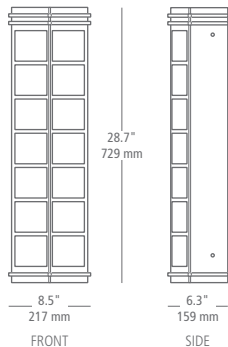

MODULAR

new york medium LED CF

Wall mounted specification grade luminaire. IP67 rated. Inner assembly constructed of extruded aluminum with a tempered glass cover. A double coat of epoxy primer and polyester powder-coating mean durability even in harsh outdoor conditions. The outer decorative cover is constructed of stainless steel. The brushed steel finish includes silver luminaire and has been electrophoretically coated which not only enhances the beauty of the finish, but also increases surface durability and helps to protect against damaging environmental conditions. The bronze finish includes bronze luminaire and utilizes a polyester powder coat paint to help protect against damaging environmental conditions. Mounts vertically only. Available in two fluorescent lamping options (lamps included): (2) 24 watt mini bi-pin base T5 high output linear fluorescent lamps, or (2) 17 watt bi-pin base T8 linear fluorescent lamps. Emergency ballast option also available. 120v or 277v.