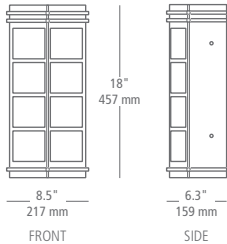

## new york small CF 115

Wall mounted specification grade luminaire. IP67 rated. Inner assembly constructed of extruded aluminum with a tempered glass cover. A double coat of epoxy primer and polyester powder-coating mean durability even in harsh outdoor conditions. The outer decorative cover is constructed of stainless steel. The brushed steel finish includes silver luminaire and has been electrophoretically coated which not only enhances the beauty of the finish, but also increases surface durability and helps to protect against damaging environmental conditions. The bronze finish includes bronze luminaire and utilizes a polyester powder coat paint to help protect against damaging environmental conditions. Mounts vertically only. Available in two lamping options (lamps included): Incandescent includes (2) 120 volt 60 watt E26 base BT15 halogen lamps; Fluorescent includes (2) 24 watt 2G11 base twin tube compact fluorescent lamps. Fluorescent may also be lamped with (2) 18 or 27 watt 2G11 base twin tube compact fluorescent lamps (not included). 120v or 277v.