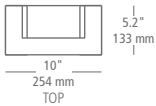

## new york small CF 115

Wall mounted specification grade luminaire. IP67 rated. Inner assembly constructed of extruded aluminum with a tempered glass cover. A double coat of epoxy primer and polyester powder-coating mean durability even in harsh outdoor conditions. The outer decorative cover is constructed of stainless steel. The brushed steel finish includes silver luminaire and has been electrophoretically coated which not only enhances the beauty of the finish, but also increases surface durability and helps to protect against damaging environmental conditions. The bronze finish includes bronze luminaire and utilizes a polyester powder coat paint to help protect against damaging environmental conditions. Mounts vertically only. Available in two lamping options (lamps included): Incandescent includes (2) 120 volt 60 watt E26 base BT15 halogen lamps; Fluorescent includes (2) 24 watt 2G11 base twin tube compact fluorescent lamps. Fluorescent may also be lamped with (2) 18 or 27 watt 2G11 base twin tube compact fluorescent lamps (not included). 120v or 277v.